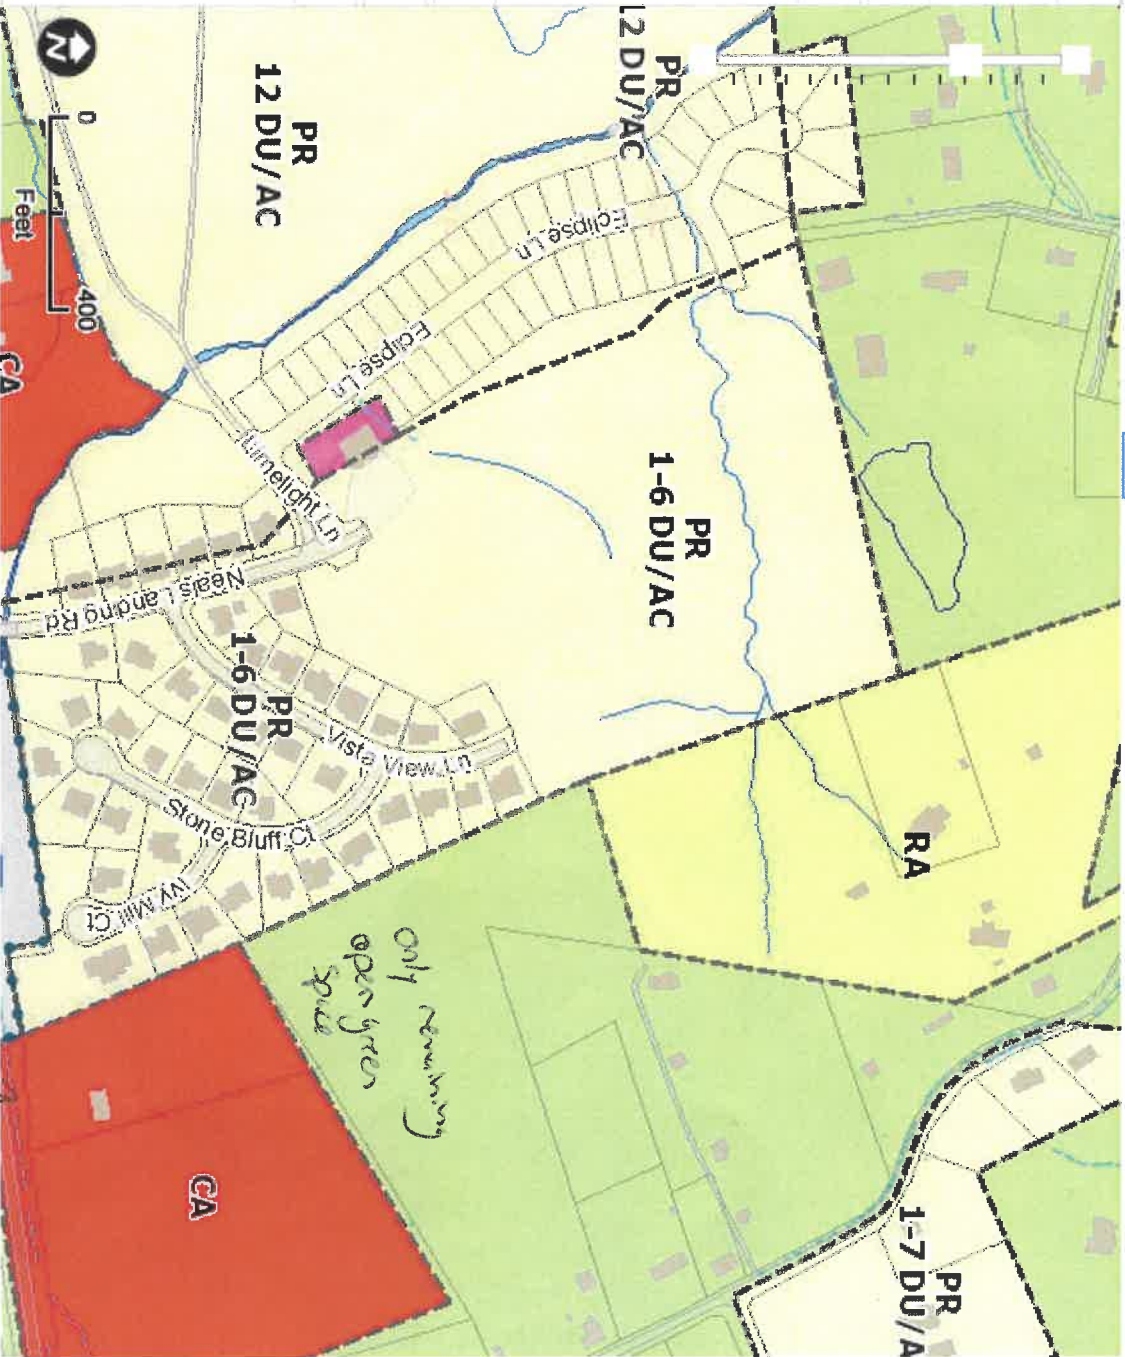

Intro Maps Results Legend Help

Standard Maps

Standard Map  
Aerial

Historical Aerials

Planning and Zoning Maps

FEMA Flood Map  
Growth Plan  
Historic Districts and Pre-1865 Structures  
One Year Plan  
Sector Plan  
Zoning

Political District Maps

School District Maps

Other Maps

Search By: Address Parcel Owner Place  
Enter Address: 185 N WOODDALE RD

Launch

*only remaining open green space*  
*general business zone off Asheville Hwy.*