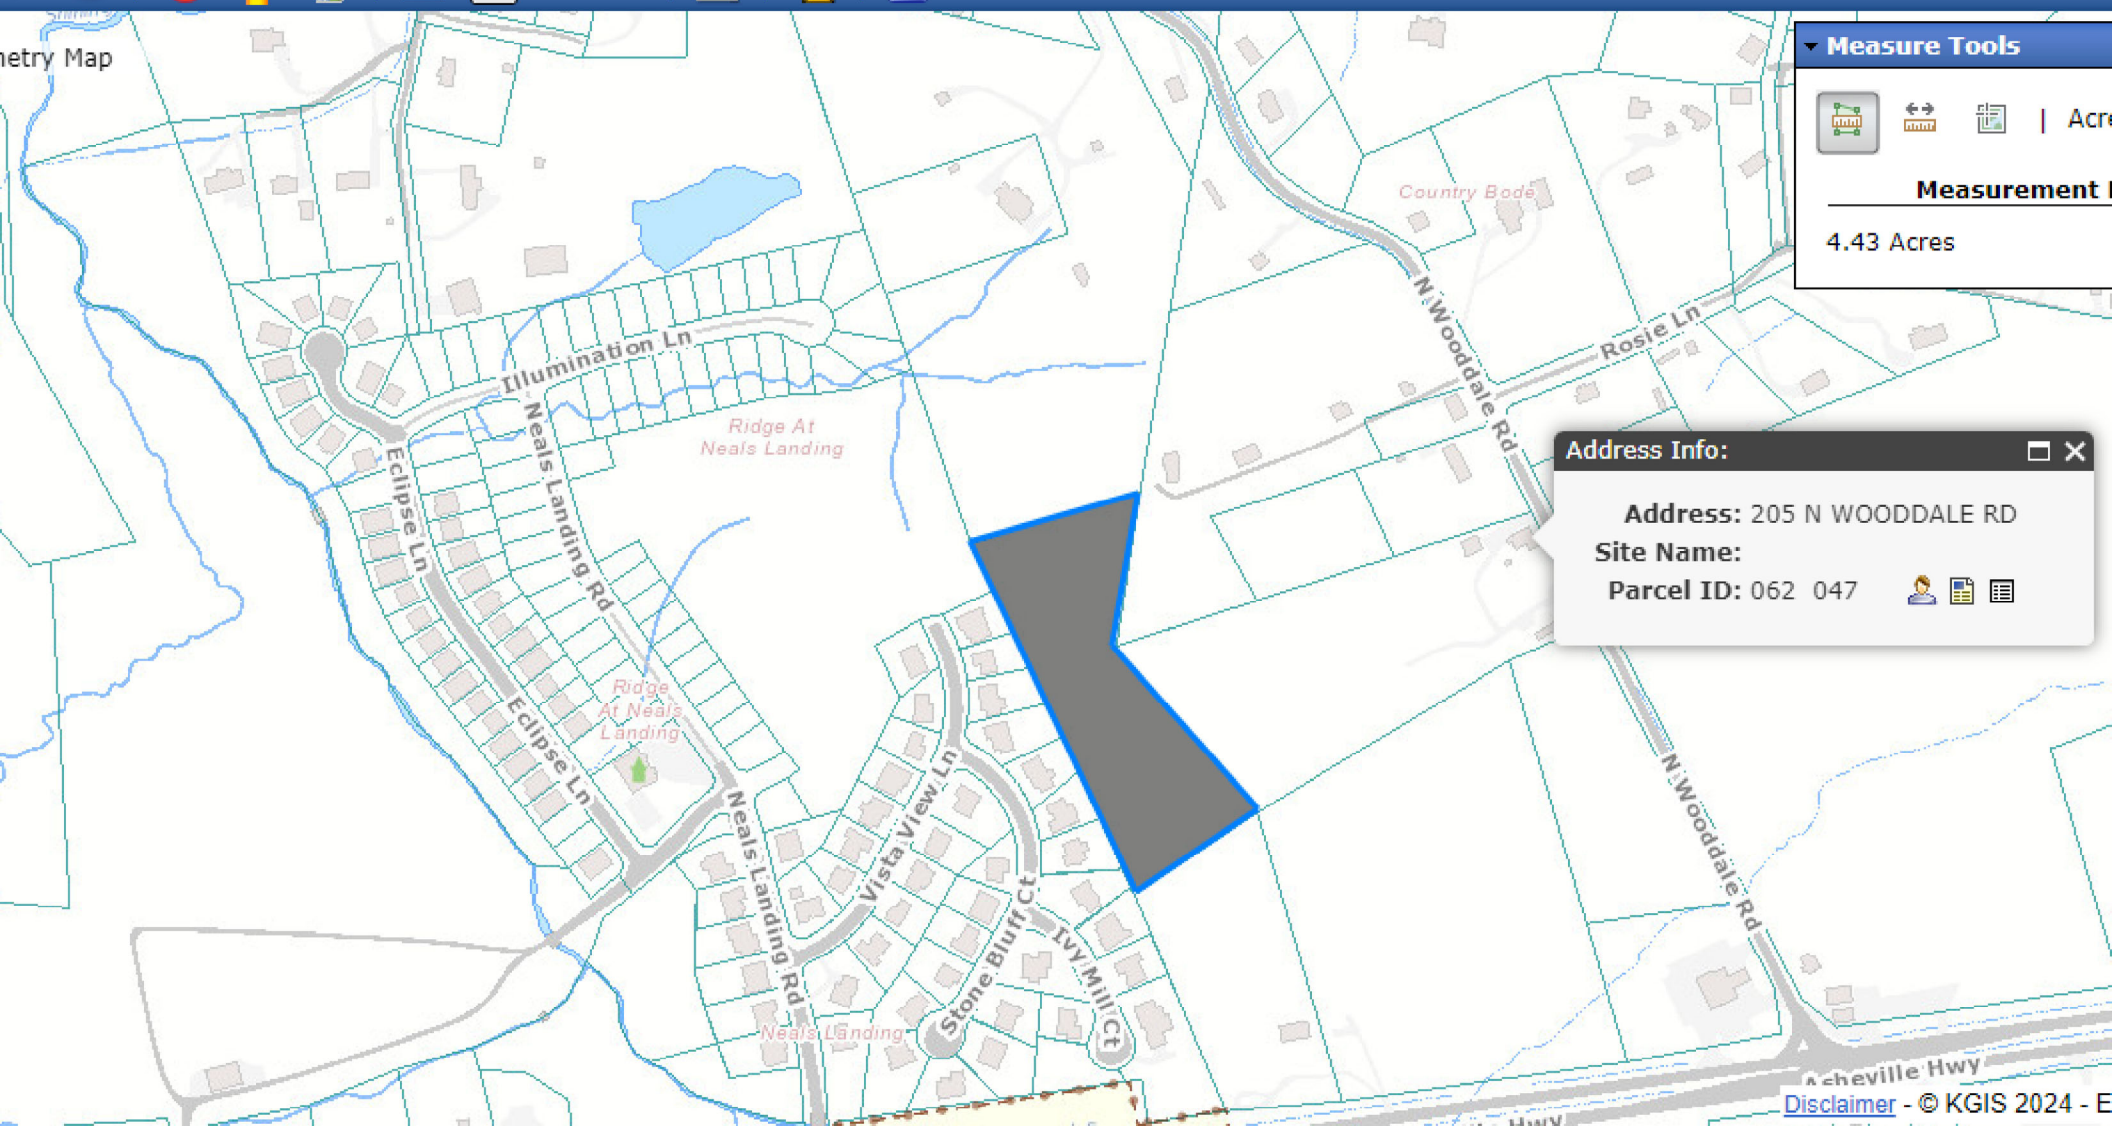

| | | | | | |
|----------------|--------------------|--------|--------|----------|-------|
| Search By: | Address | Parcel | Owner | Place | Other |
| Enter Address: | 205 N. WOODDALE RD | | Search | Advanced | |

Measure Tools

Measurement

4.43 Acres

Address Info:

Address: 205 N WOODDALE RD

Site Name:

Parcel ID: 062 047

Selah Farm

Illumination Ln

Neals Uddg Rd SE

Sinking Creek

Eclipse Ln

Eclipse Ln

Limelight Ln

Neals Uddg Rd SE

Vista View Ln

Stone Bluff Ct

Ivy Mill Ct

Google

N Wooddale Rd

Rosie